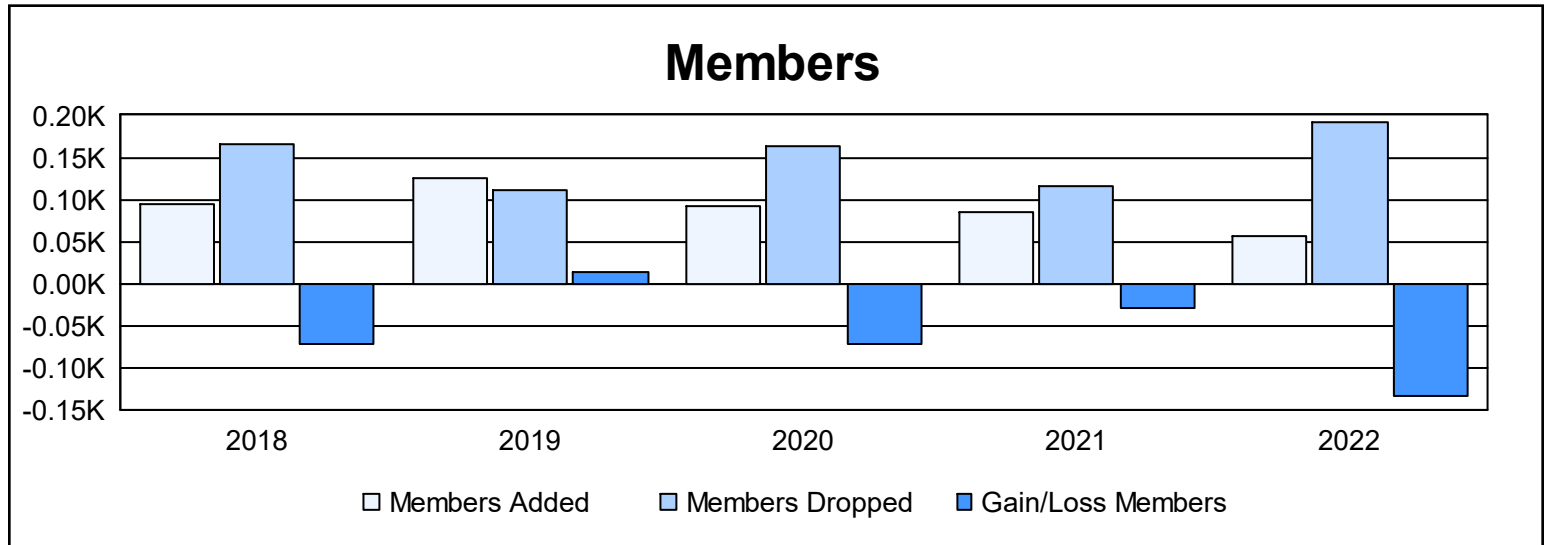

Year	New Clubs	Dropped Clubs	Gain/ Loss Clubs	New Members	Charter Members	Reinstate Members	Transfer Members	Total Member Added	Total Members Dropped	Gain/ Loss Members
2017-2018	0	2	-2	84	0	8	3	95	166	-71
2018-2019	0	0	0	117	0	3	5	125	111	14
2019-2020	0	2	-2	61	1	14	16	92	163	-71
2020-2021	1	1	0	46	27	8	4	85	115	-30
2021-2022	0	5	-5	51	0	3	3	57	191	-134
<b>Average</b>	<b>0</b>	<b>2</b>	<b>-2</b>	<b>72</b>	<b>6</b>	<b>7</b>	<b>6</b>	<b>91</b>	<b>149</b>	<b>-58</b>

### Membership Composition June 2022 Cumulative