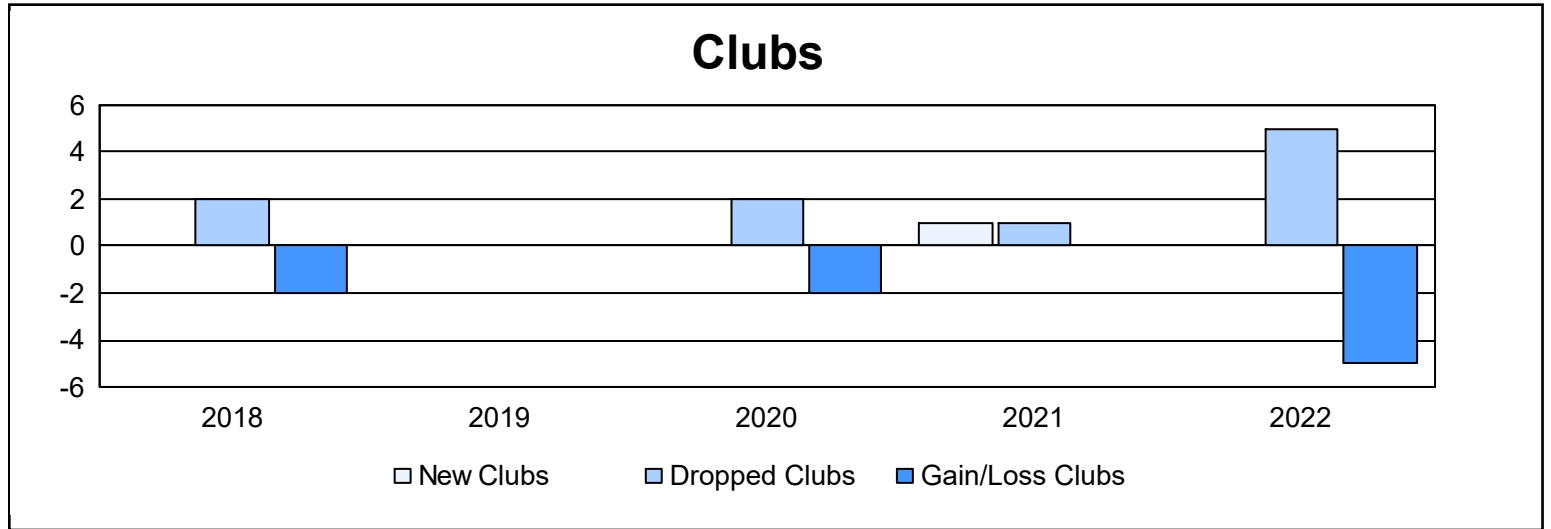

Year	New Clubs	Dropped Clubs	Gain/ Loss Clubs	New Members	Charter Members	Reinstate Members	Transfer Members	Total Member Added	Total Members Dropped	Gain/ Loss Members
2017-2018	0	2	-2	84	0	8	3	95	166	-71
2018-2019	0	0	0	117	0	3	5	125	111	14
2019-2020	0	2	-2	61	1	14	16	92	163	-71
2020-2021	1	1	0	46	27	8	4	85	115	-30
2021-2022	0	5	-5	51	0	3	3	57	191	-134
<b>Average</b>	<b>0</b>	<b>2</b>	<b>-2</b>	<b>72</b>	<b>6</b>	<b>7</b>	<b>6</b>	<b>91</b>	<b>149</b>	<b>-58</b>

### Membership Composition June 2022 Cumulative