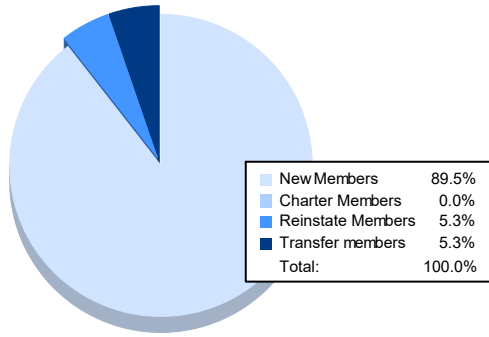

Year	New Clubs	Dropped Clubs	Gain/ Loss Clubs	New Members	Charter Members	Reinstate Members	Transfer Members	Total Member Added	Total Members Dropped	Gain/ Loss Members
2017-2018	0	2	-2	84	0	8	3	95	166	-71
2018-2019	0	0	0	117	0	3	5	125	111	14
2019-2020	0	2	-2	61	1	14	16	92	163	-71
2020-2021	1	1	0	46	27	8	4	85	115	-30
2021-2022	0	5	-5	51	0	3	3	57	191	-134
<b>Average</b>	<b>0</b>	<b>2</b>	<b>-2</b>	<b>72</b>	<b>6</b>	<b>7</b>	<b>6</b>	<b>91</b>	<b>149</b>	<b>-58</b>

### Membership Composition June 2022 Cumulative